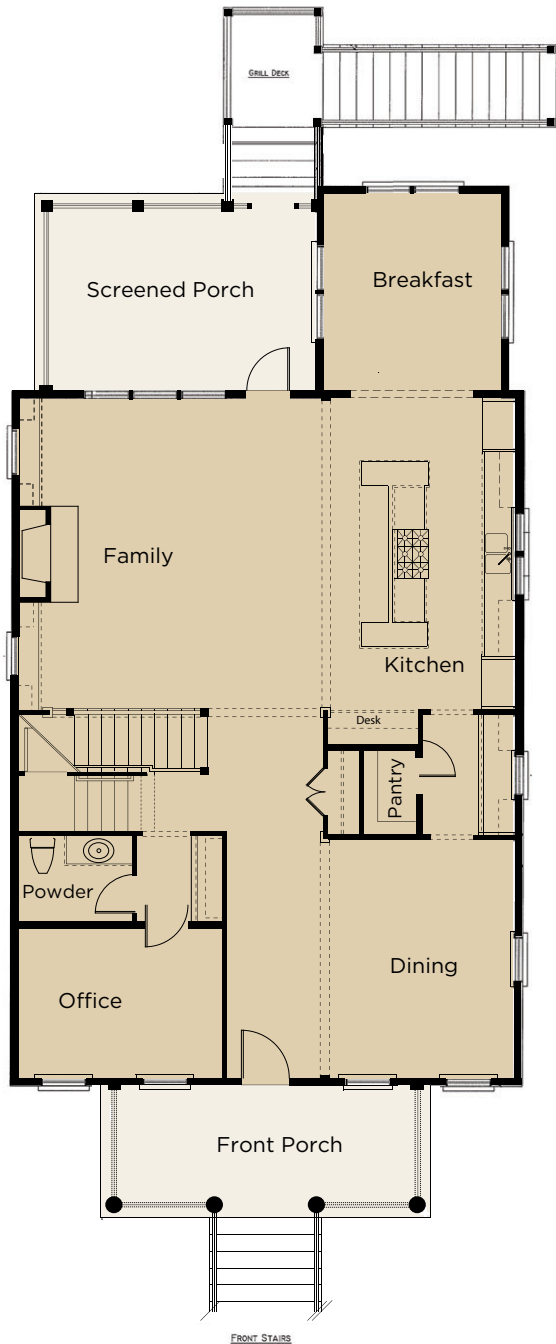

Headquarters
1878 Headquarters Plantation Drive
HQ001: 3092-A

4 Bedrooms

4.5 Baths

1st Floor: 1,546 sq.ft.

2nd Floor: 1,546 sq.ft.

3rd Floor: 544 sq.ft.

Total Heated: 3,636 sq.ft.

SAUSSY BURBANK

BEAUTIFUL - TIMELESS - CRAFTSMANSHIP

First Floor Plan

Second Floor Plan

Third Floor Plan