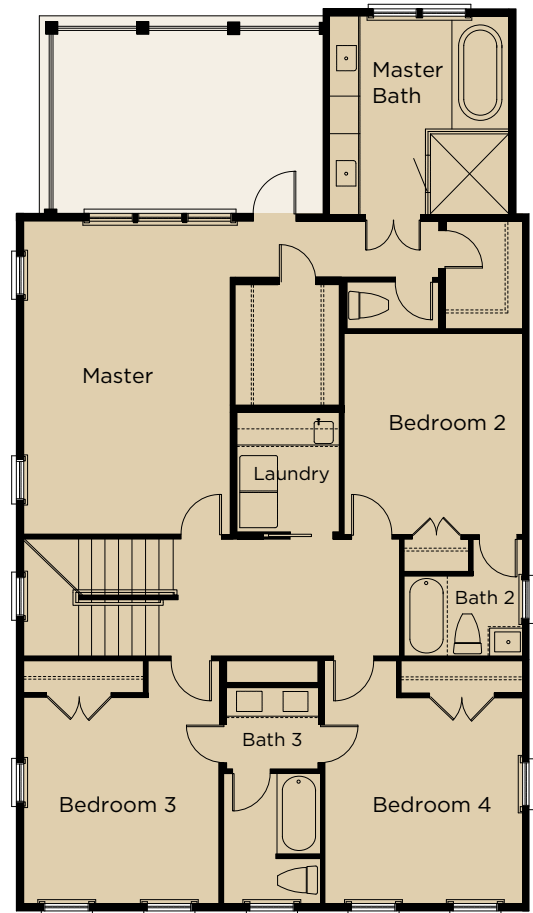

Headquarters
1878 Headquarters Plantation Drive
HQ001: 3092-A

4 Bedrooms

4.5 Baths

1st Floor: 1,546 sq.ft.

2nd Floor: 1,546 sq.ft.

3rd Floor: 544 sq.ft.

Total Heated: 3,636 sq.ft.

SAUSSY BURBANK

BEAUTIFUL - TIMELESS - CRAFTSMANSHIP

First Floor Plan

Second Floor Plan

Third Floor Plan