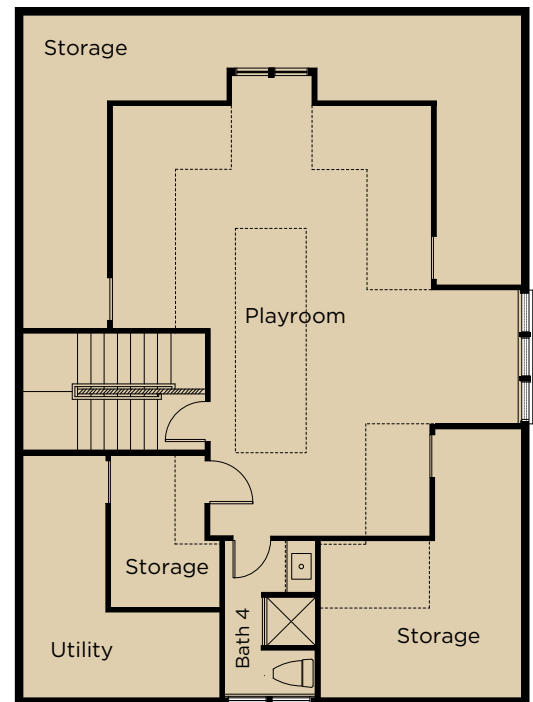

Headquarters
1878 Headquarters Plantation Drive
HQ001: 3092-A

4 Bedrooms

4.5 Baths

1st Floor: 1,546 sq.ft.

2nd Floor: 1,546 sq.ft.

3rd Floor: 544 sq.ft.

Total Heated: 3,636 sq.ft.

SAUSSY BURBANK

BEAUTIFUL - TIMELESS - CRAFTSMANSHIP

First Floor Plan

Second Floor Plan

Third Floor Plan